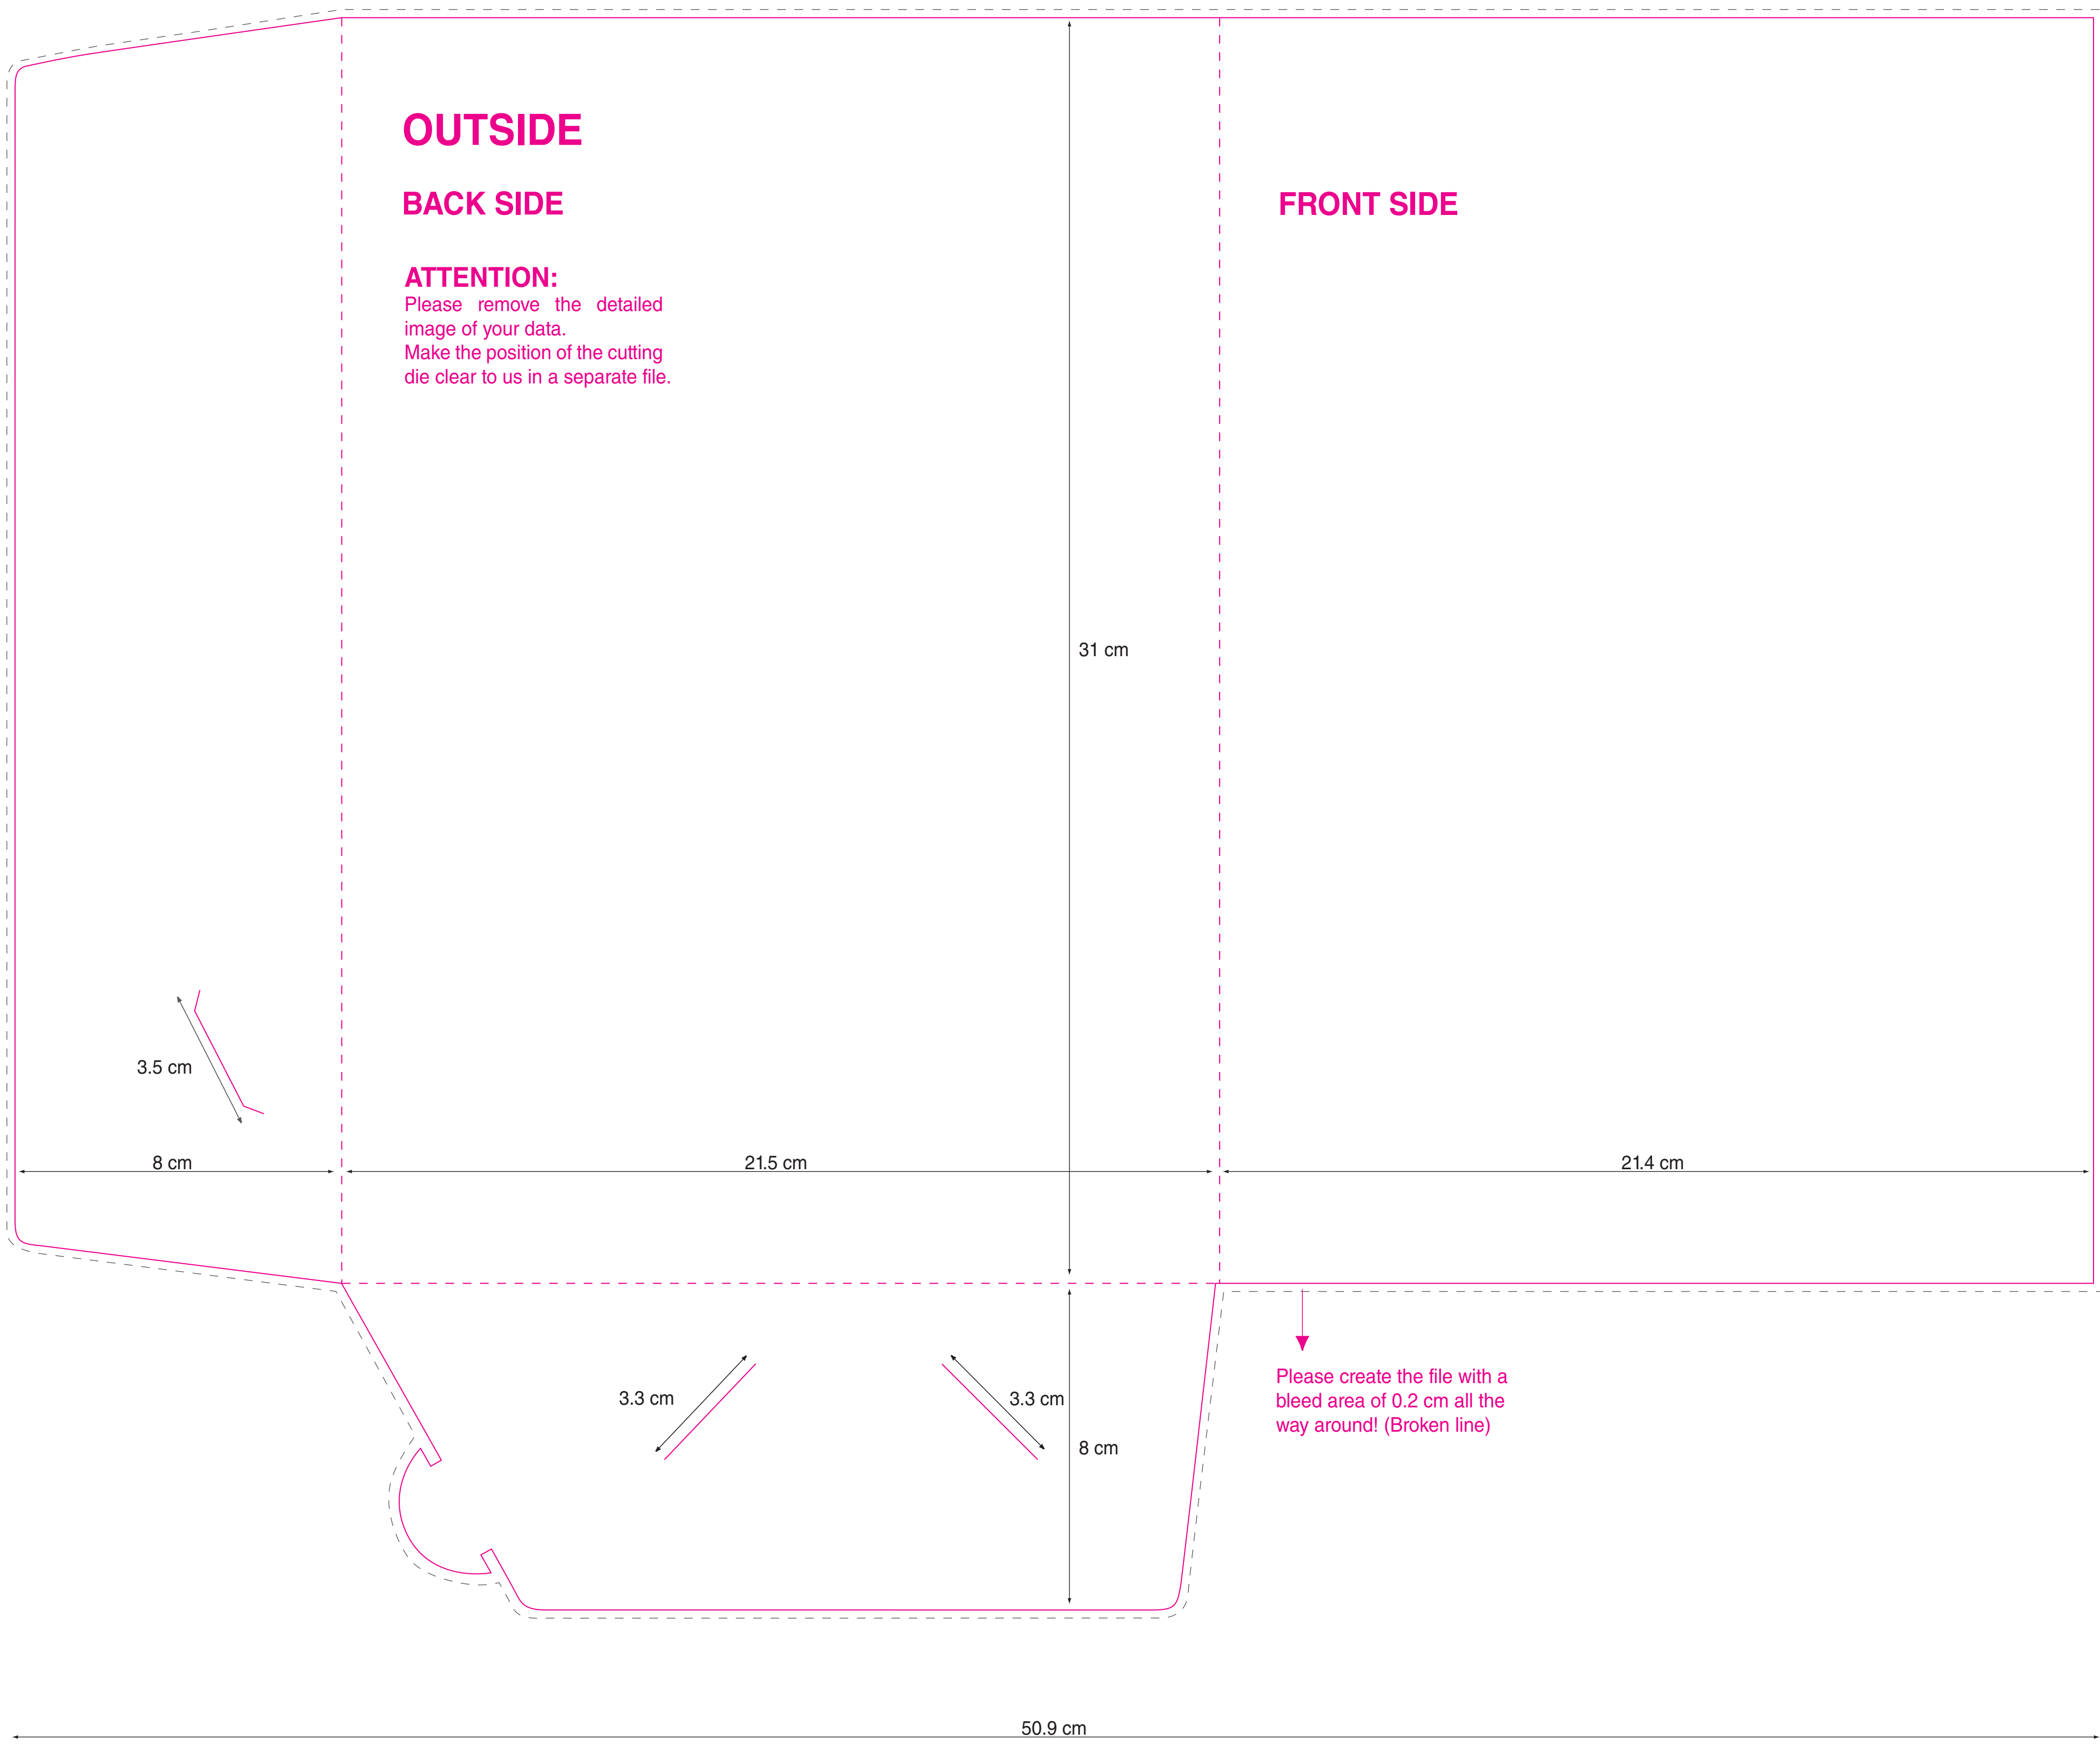

39 cm

OUTSIDE

BACK SIDE

ATTENTION:
Please remove the detailed image of your data.
Make the position of the cutting die clear to us in a separate file.

FRONT SIDE

3.5 cm

8 cm

21.5 cm

31 cm

21.4 cm

3.3 cm

3.3 cm

8 cm

Please create the file with a bleed area of 0.2 cm all the way around! (Broken line)

50.9 cm

INSIDE

39 cm

31 cm

21.4 cm

21.5 cm

8 cm

3.5 cm

Please create the file with a bleed area of 0.2 cm all the way around! (Broken line)

3.3 cm

3.3 cm

8 cm

50.9 cm